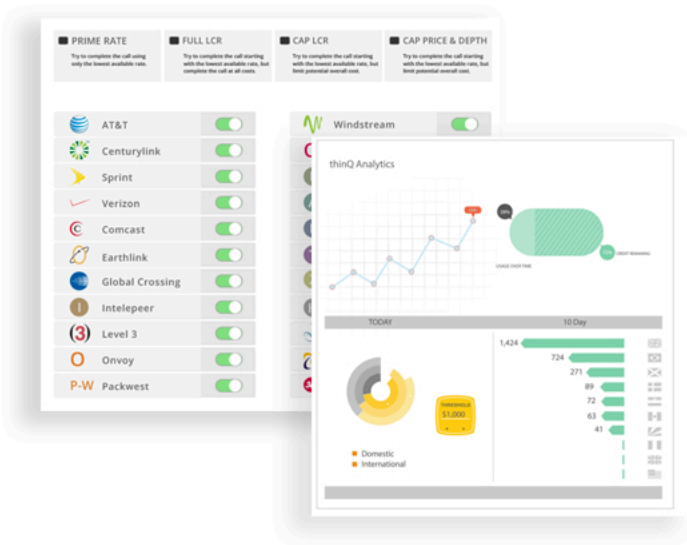

# Ultimate VoIP Solution | ILECs

Access 40+ Carriers. Increase Your Margins. Eliminate Outages.

## Access Top Industry Carriers

We manage frustrating carrier negotiations so you can focus on what matters most—your customers. With thinQ, you get:

- ✓ On-demand access to 40+ top carriers
- ✓ To preserve your existing network infrastructure
- ✓ Real-time CDR monitoring and SIP tracing tools
- ✓ Wholesale long-distance and wireless rates

## Unparalleled Control & Transparency

As a registered CLEC, we understand your concerns around call quality, network controls, and monitoring. That's why our portal delivers unparalleled transparency and control over your call routing, allowing you to enable or block carriers to best suit your business needs. Real-time CDR monitoring and SIP tracing tools help you isolate problems instantly, and our dedicated support team is here to help you.