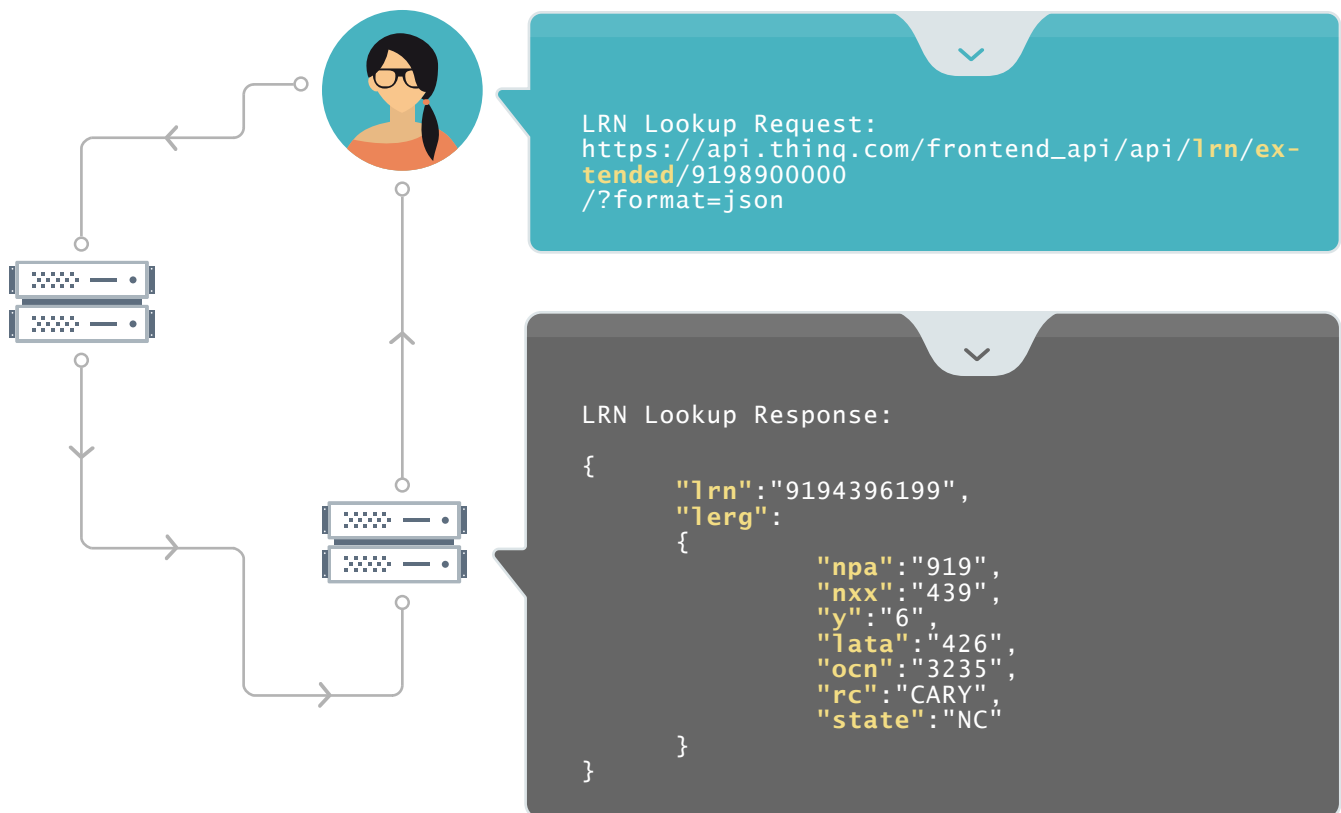

LRN | Location Routing Number

Service That Can Be Accessed Via Sip Or Rest Api.

SIMPLE AND ACCURATE

It is estimated that **33% of the active telephone numbers in country code 1 have been ported** or moved between networks. If you're still routing on dialed digits, your calls are being incorrectly routed and priced! This can add up to huge financial losses for misrouted calls. thinQ LRN is a simple and easy to use service that can be accessed via SIP or REST API. Simply send thinQ LRN a NANPA number and it will return the corresponding LRN so that your LCR can accurately route the call.

LOW COST

EXTENDED RESULTS

NO MINIMUM
COMMITMENTS

REST API INTERFACE

SIP 302 REDIRECT

DNS, ENUM & SIP
SUPPORT